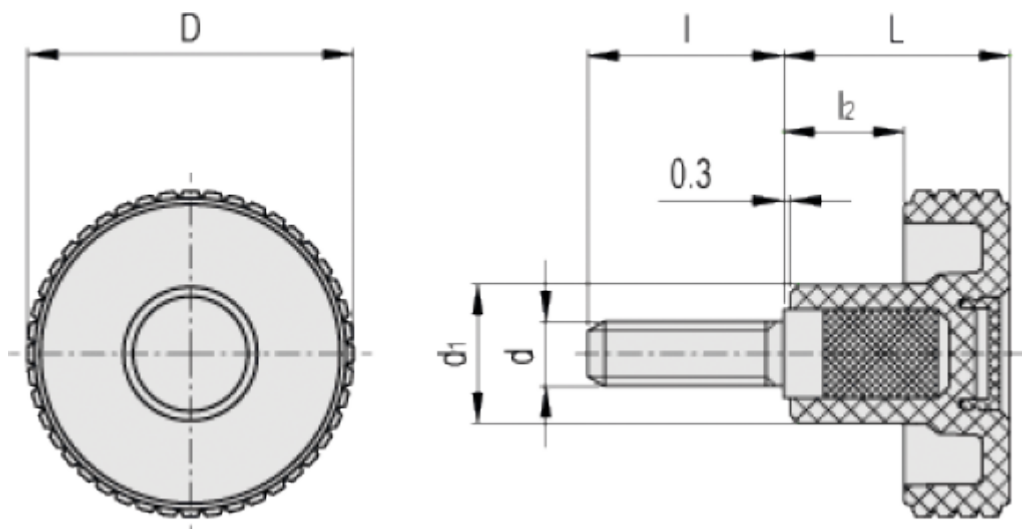

Data Sheet

Article number: 23020344415

Description: E+G Knurled knob MBT.50 p-M8x50-C5, Blue

Measures

D	= 50
d1	= 20
d6g	= M8
L	= 33
l	= 50
l2	= 16